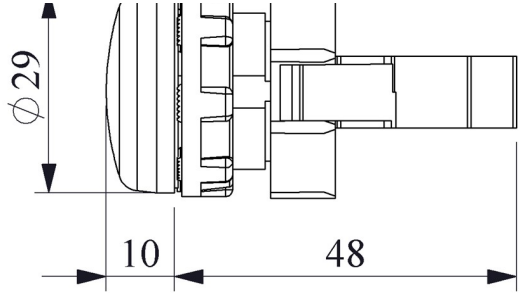

**BOVOXM**

Operating Current		6-10 mA
Operational Frequency		50 Hz
Operational Voltage		48V AC/DC
Product		Pilot
Color		Blue
Illumination		with LED
Dia		22 mm
Power Consumption		0.5 W
Insulation Voltage	<b>Ui</b>	300V
Operating Temperature		-15 / + 70 °C
Pollution Degree		3
Protection Degree		IP50
Cable Section		1.5-2.5 mm <sup>2</sup>
Screw Torque		1,5 Nm
Production Time		31.12.1899 00:00:00
Serial		B Series Plastic
Electrical Life	<b>Min Hour</b>	10000
Specifications		Non-flammable V0 PA6.6 contact blocks
		Various illumination contact blocks availability
		Variety of products for all areas of application
Standards / Certificates		TS EN 60947-5-1

Montaj Ölçüsü  $\text{Ø}22.4 \pm 0.2 \text{ mm}$

Devre Şeması