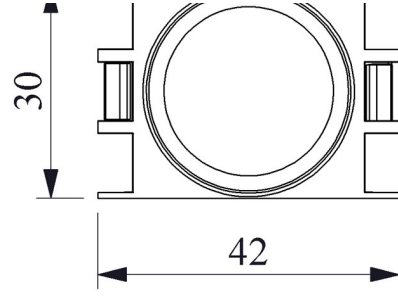

**BOVOXM**

Operating Current		6-10 mA
Operational Frequency		50 Hz
Operational Voltage		48V AC/DC
Product		Pilot
Color		Blue
Illumination		with LED
Dia		22 mm
Power Consumption		0.5 W
Insulation Voltage	<b>Ui</b>	300V
Operating Temperature		-15 / + 70 °C
Pollution Degree		3
Protection Degree		IP50
Cable Section		1.5-2.5 mm <sup>2</sup>
Screw Torque		1,5 Nm
Production Time		31.12.1899 00:00:00
Serial		B Series Plastic
Electrical Life	<b>Min Hour</b>	10000
Specifications		Non-flammable V0 PA6.6 contact blocks
		Various illumination contact blocks availability
		Variety of products for all areas of application
Standards / Certificates		TS EN 60947-5-1

Montaj Ölçüsü  $\text{Ø}22.4 \pm 0.2 \text{ mm}$

Devre Şeması