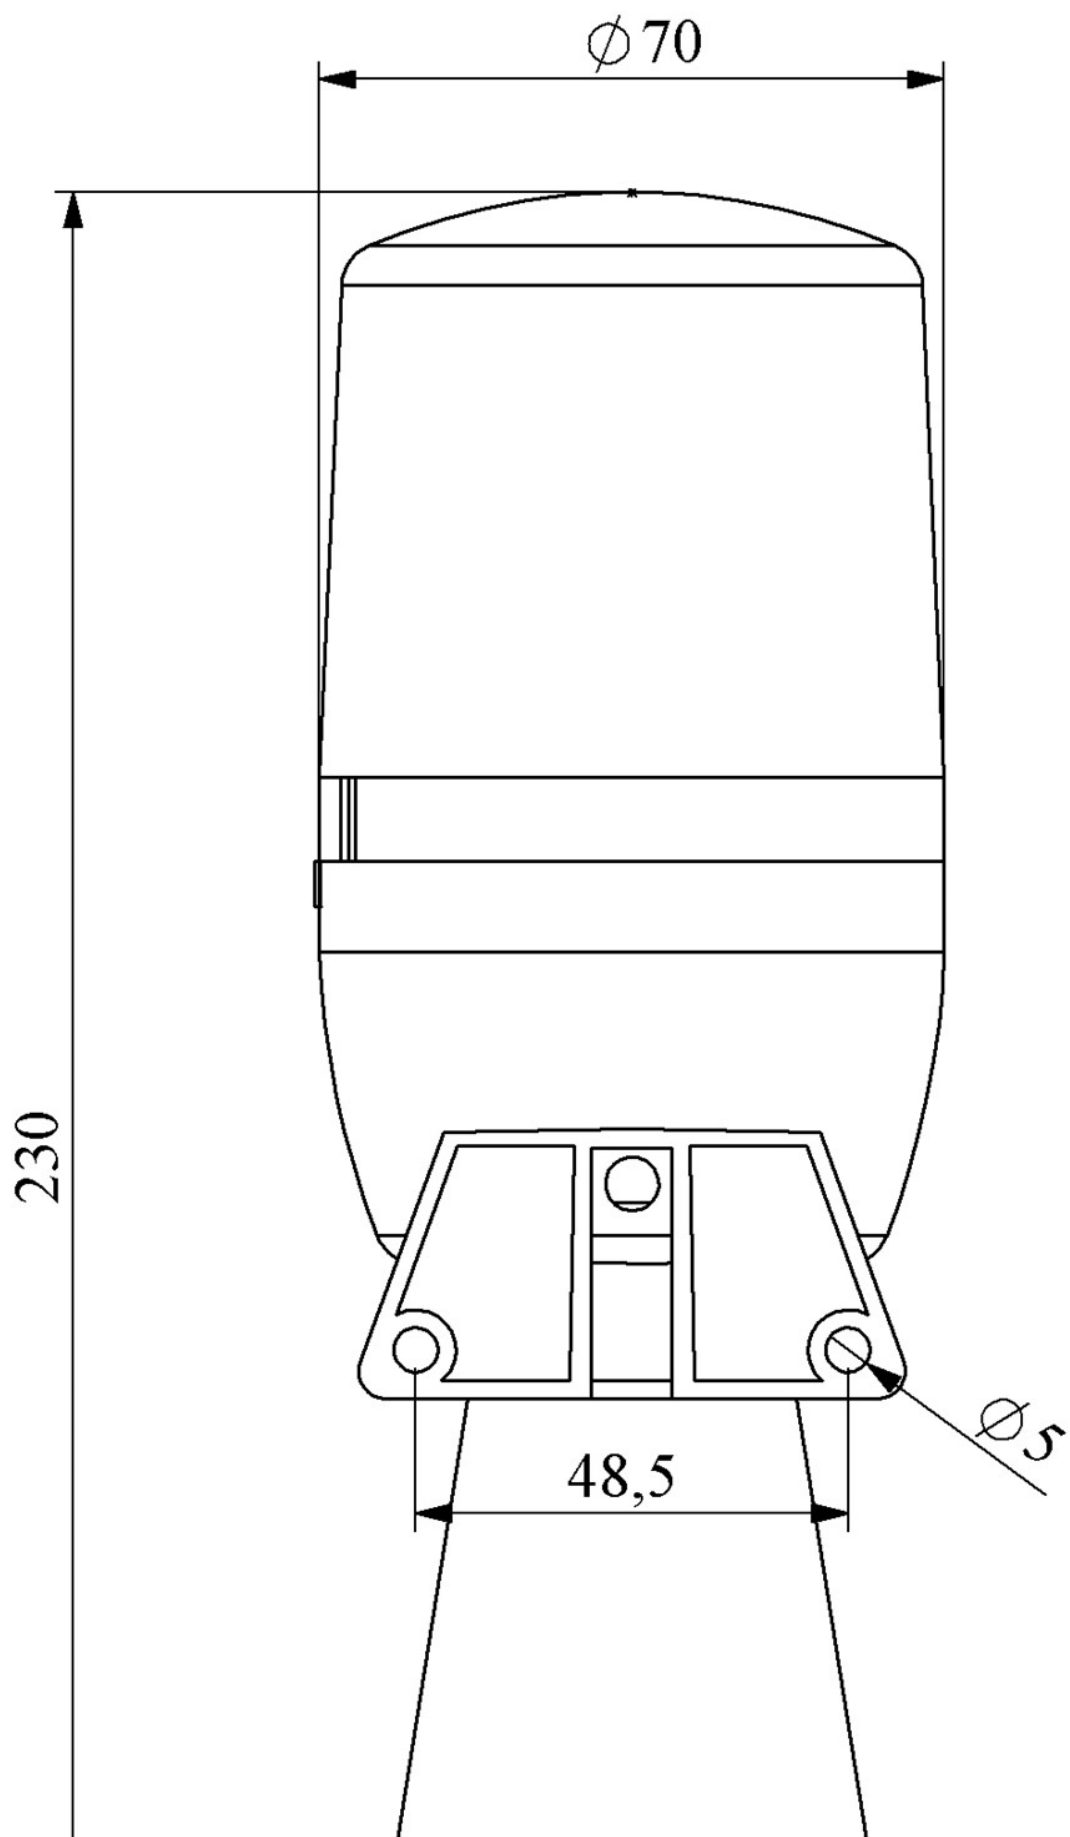

IT070R230C

| | | |
|-----------------------|-----------------|--|
| Bulb Type | | LED |
| Operational Frequency | | 50 Hz |
| Operational Voltage | | 230V AC |
| Product | | LED Horn 70mm |
| Color | | Red |
| Insulation Voltage | Ui | 300V |
| Operating Temperature | | -25 °C /+70 °C |
| Protection Degree | | IP65 |
| Cable Section | | Cable 0,50 mm ² |
| Production Time | | 31.12.1899 00:00:00 |
| Serial | | IT Series |
| Buzzer | | With Buzzer (Optional) |
| Electrical Life | Min Hour | 20000 |
| Specifications | | Heat resistant, clear vision Polycarbonate signal module |
| | | Monoblock construction |
| | | Easy wiring |

Spire.XLS

Free version is limited to 5 sheets per workbook and 200 rows per sheet. This limitation is enforced during reading or writing XLS or PDF files. When converting Excel files to PDF files, you can only get the first 3 pages of PDF file.