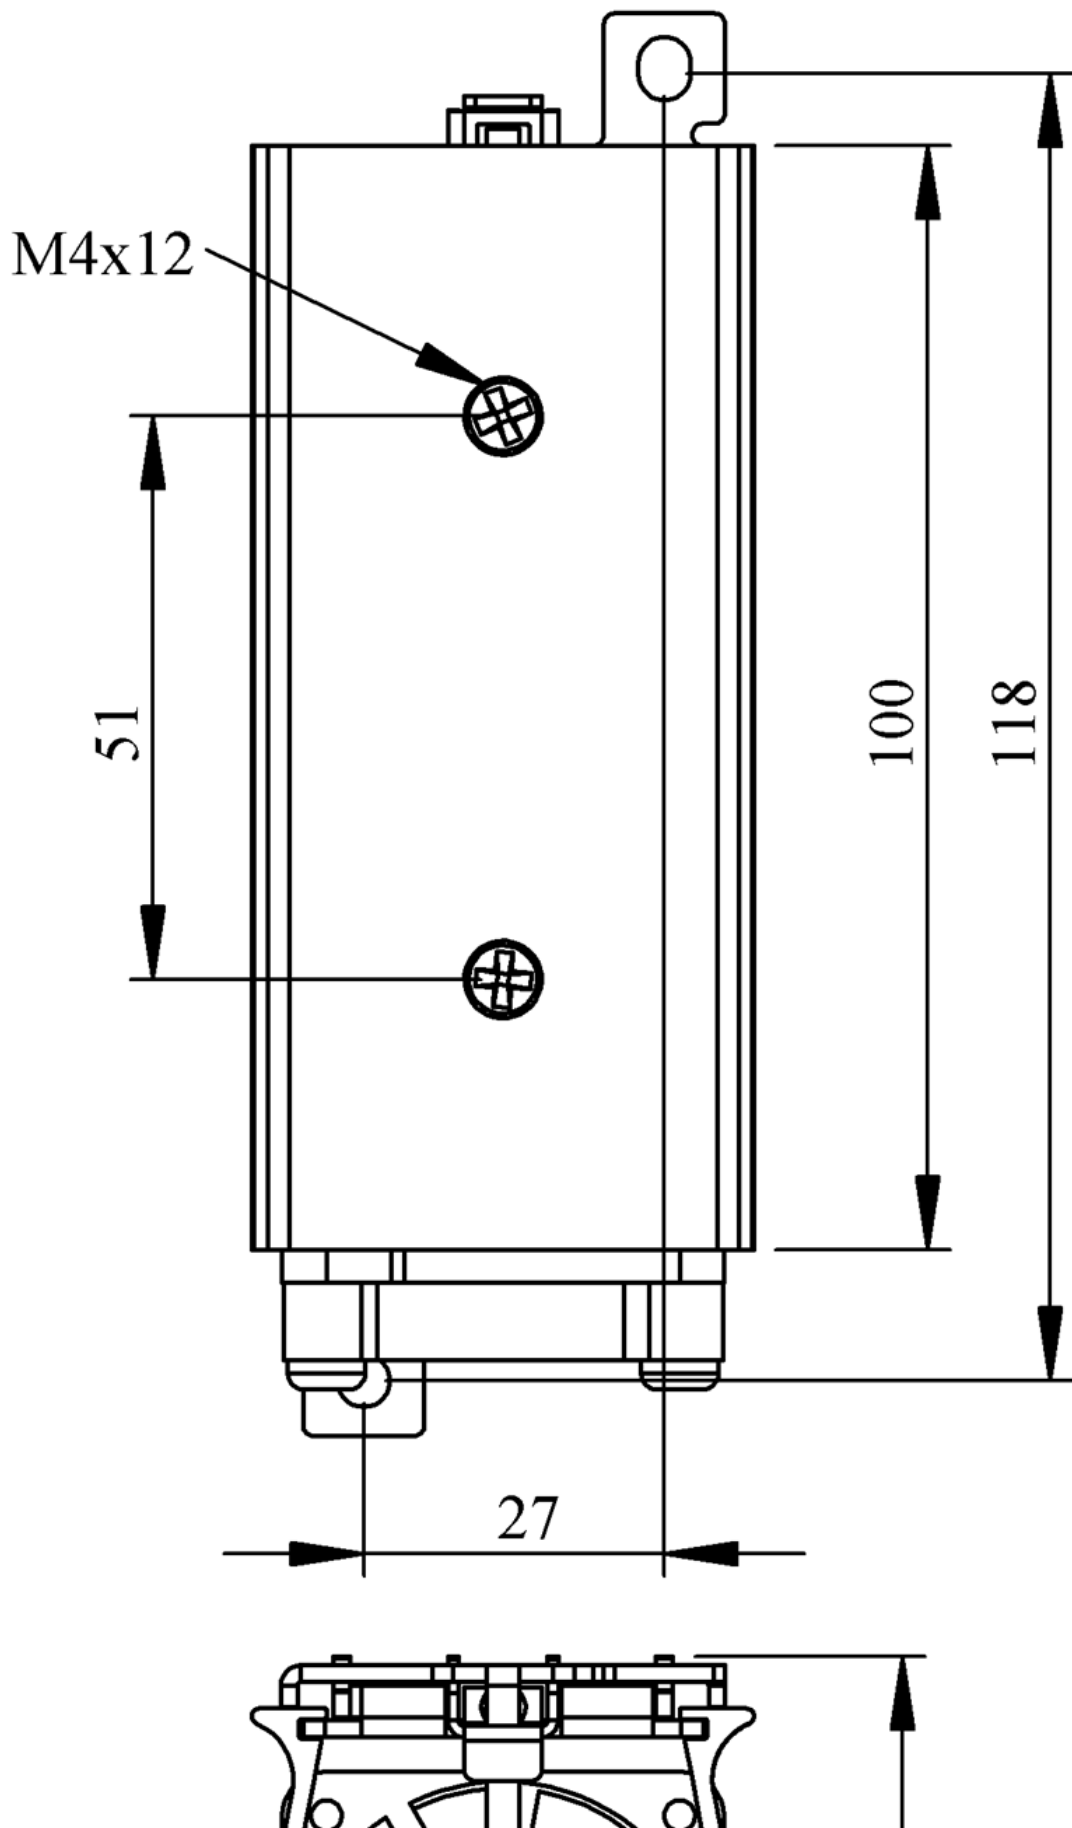

SSS2F

Product	Solid State Heat Sink
Mounting	Rail Mount
Operating Temperature	-25 / +70 °C
Serial	SSS Series
Specifications	Compact design
	Fast and silent switching
	Long life
	Fingerproof design

Spire.XLS