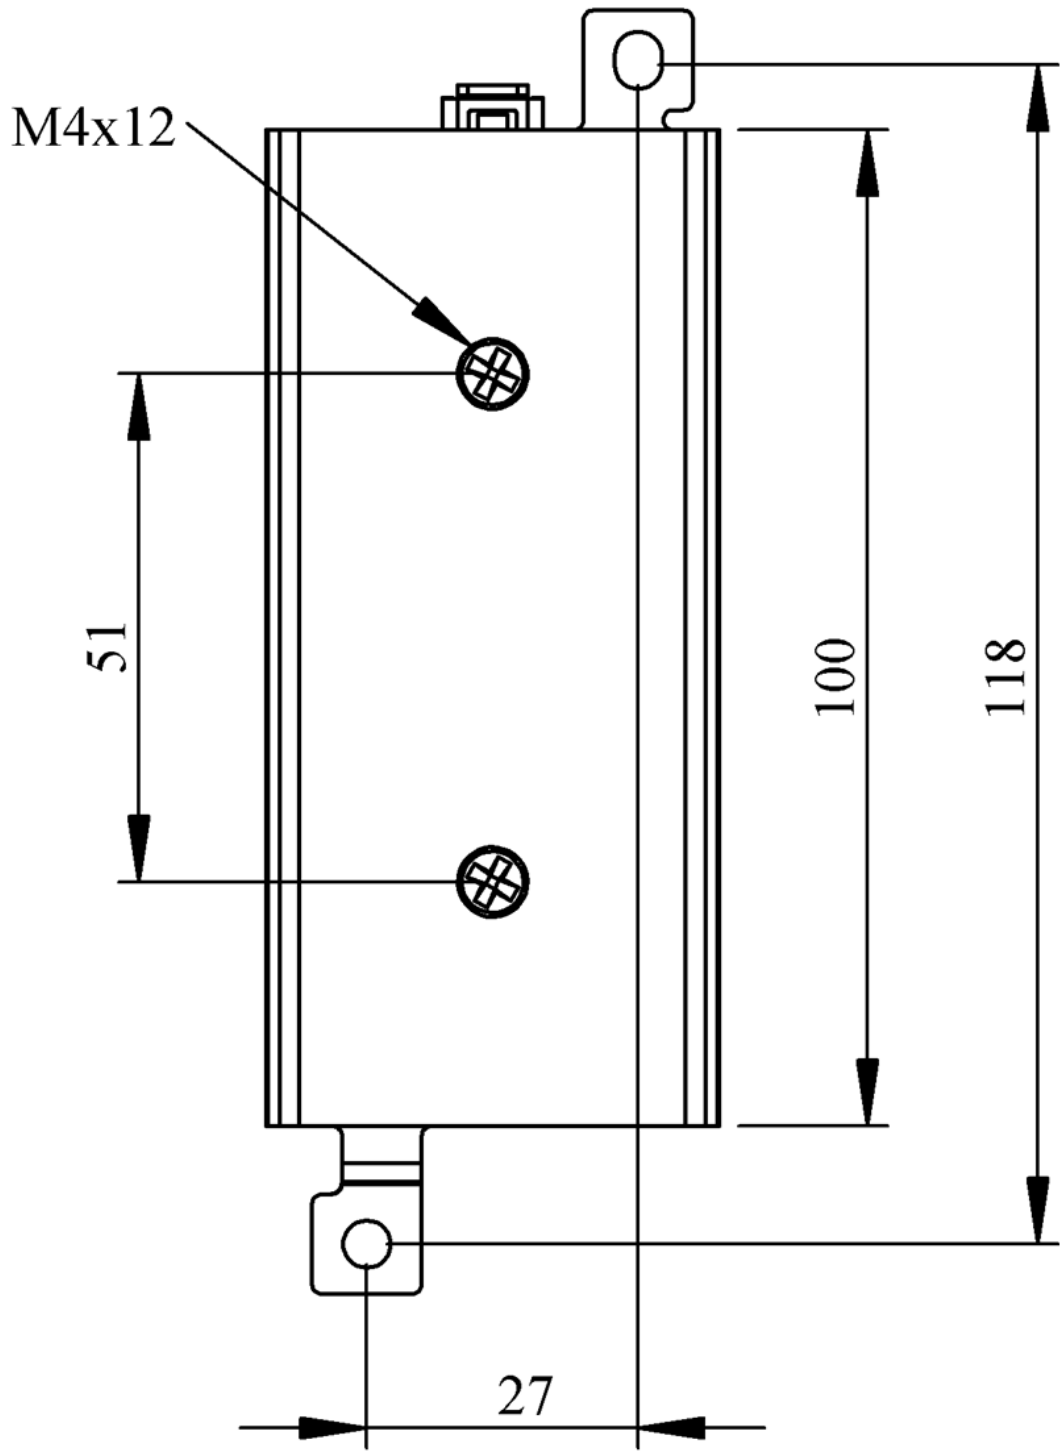

EMAS®

SSS2X

Ürün

Solid State Soğutucu

Montaj Şekli

Ray Montaj

Çalışma Sıcaklığı

-25 / +70 °C

Seri

SSS Serisi

Spire.XLS

Free version is limited to 5 sheets per workbook and 200 rows per sheet. This limitation is enforced during reading or writing XLS or PDF files. When converting Excel files to PDF files, you can only get the first 3 pages of PDF file.