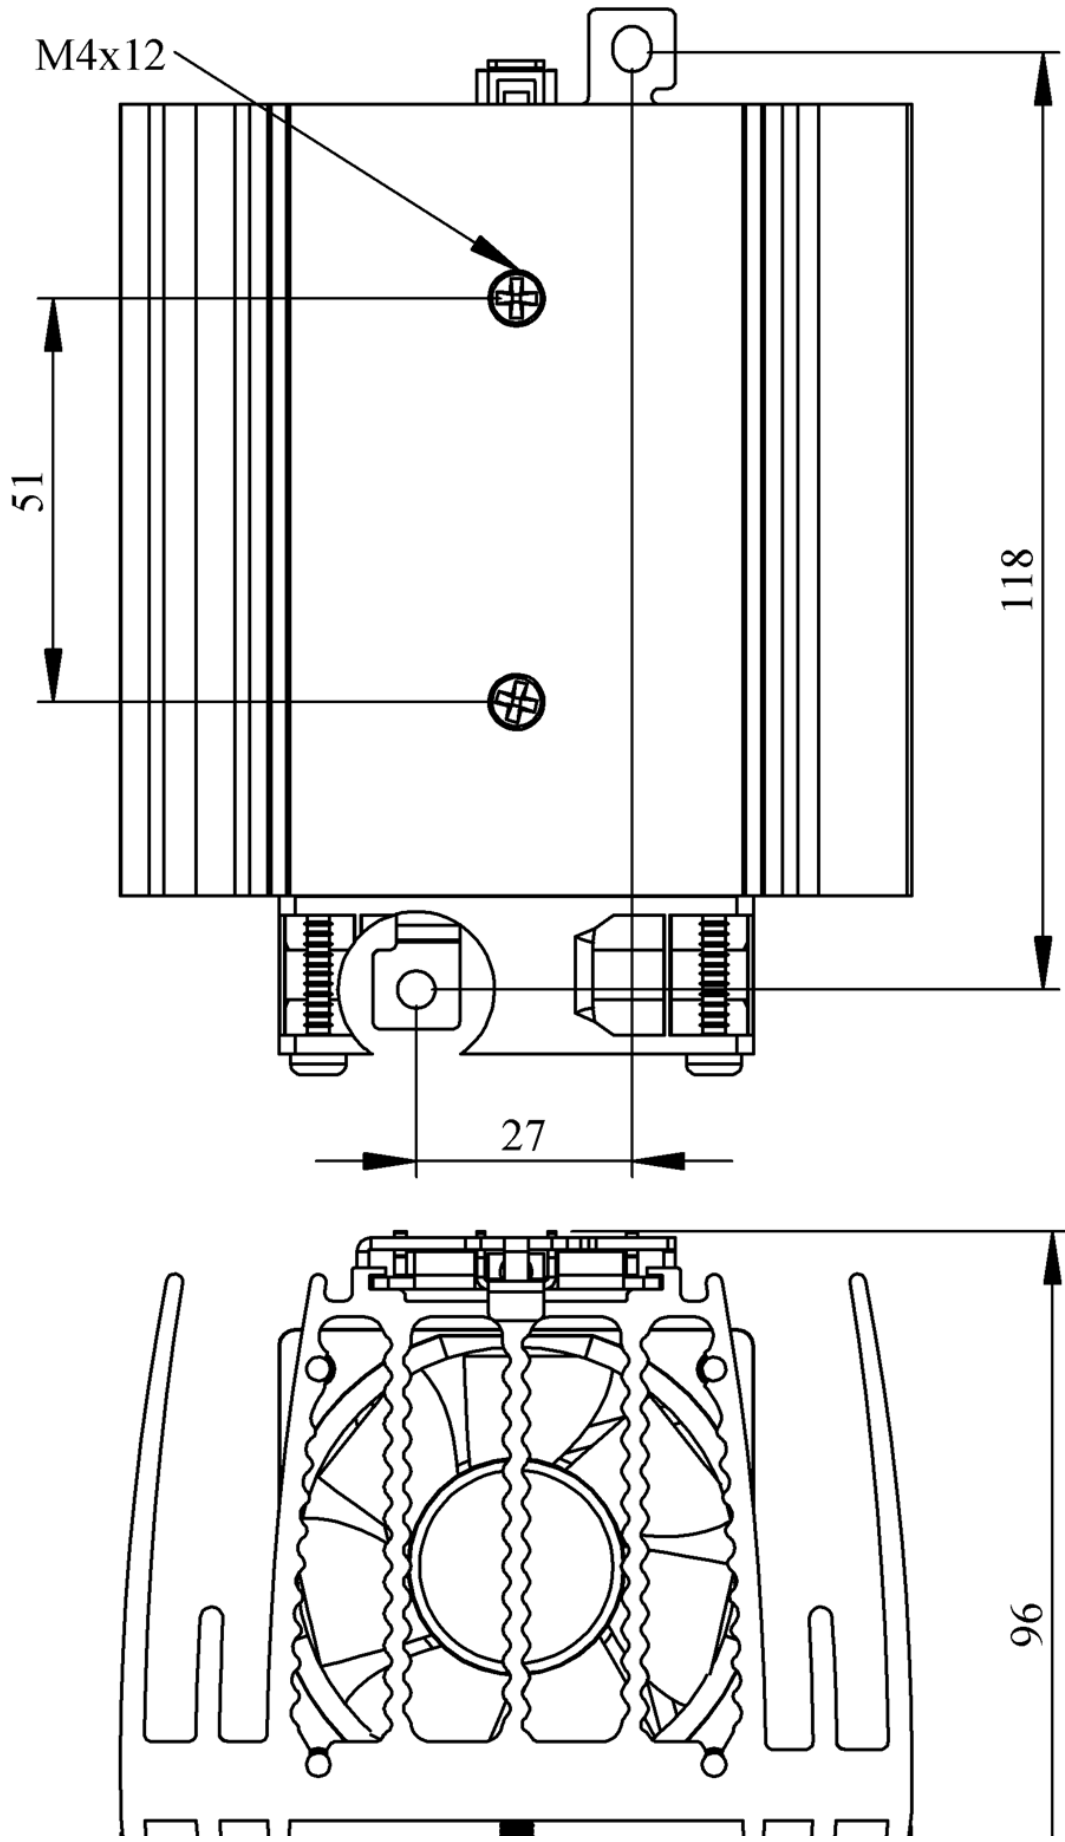

EMAS®

SSS5F

Ürün

Solid State Soğutucu

Montaj Şekli

Ray Montaj

Çalışma Sıcaklığı

-25 / +70 °C

Seri

SSS Serisi

Spire.XLS

Free version is limited to 5 sheets per workbook and 200 rows per sheet. This limitation is enforced during reading or writing XLS or PDF files. When converting Excel files to PDF files, you can only get the first 3 pages of PDF file.