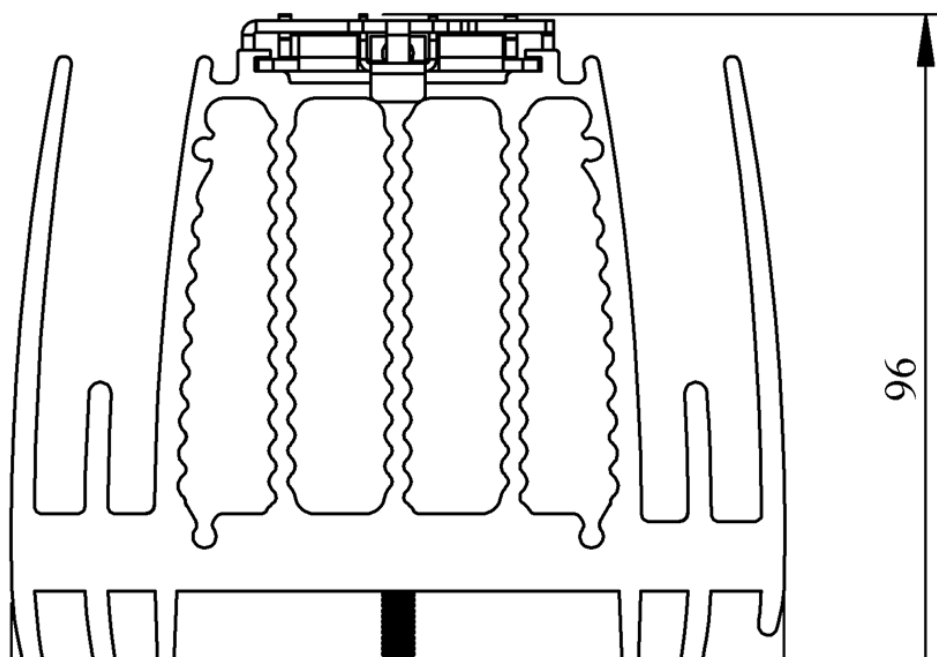

EMAS®

SSS5X

Ürün

Solid State Soğutucu

Montaj Şekli

Ray Montaj

Çalışma Sıcaklığı

-25 / +70 °C

Seri

SSS Serisi

M4x12

Spire.XLS

Free version is limited to 5 sheets per workbook and 200 rows per sheet. This limitation is enforced during reading or writing XLS or PDF files. When converting Excel files to PDF files, you can only get the first 3 pages of PDF file.