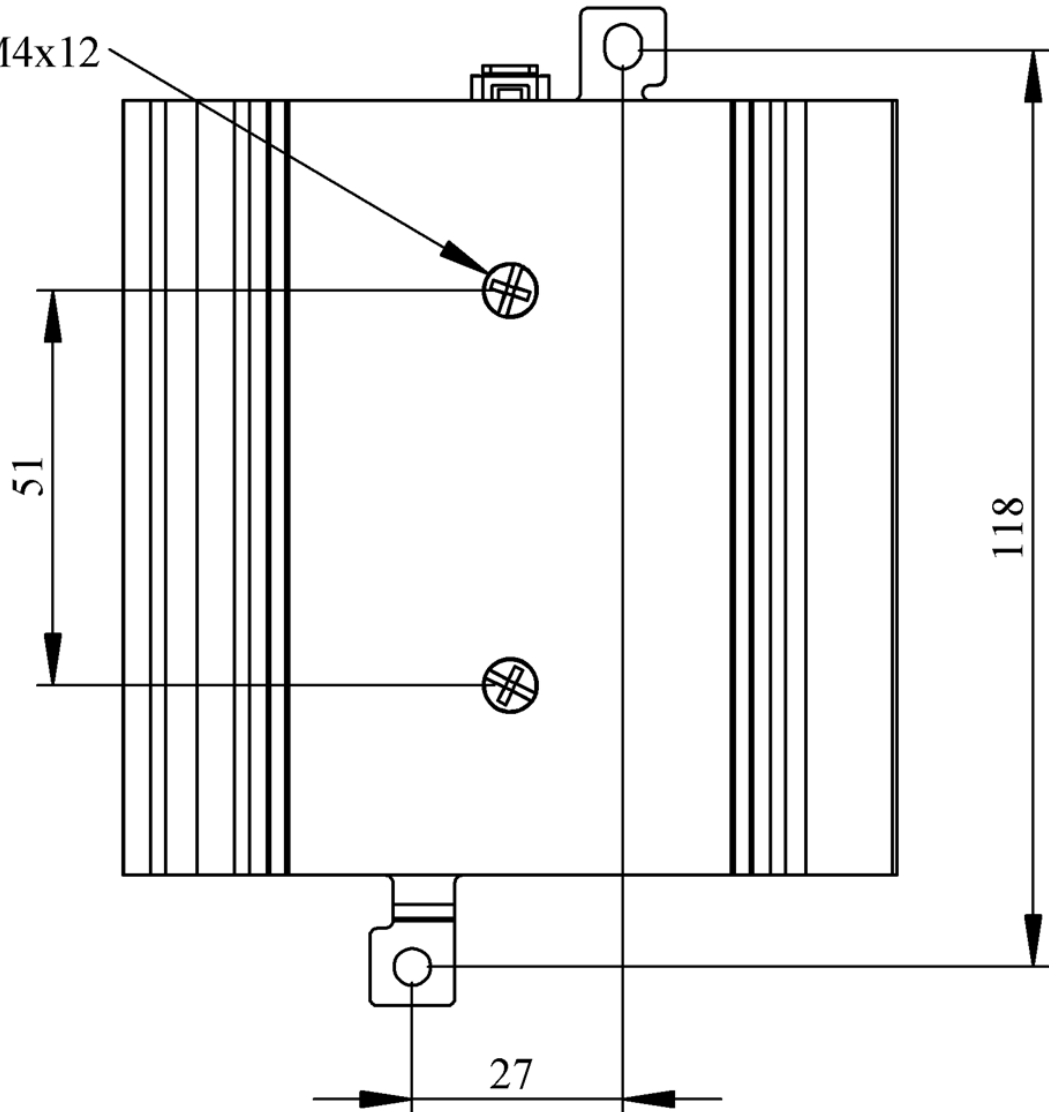

EMAS®

SSS5X

Ürün

Solid State Soğutucu

Montaj Şekli

Ray Montaj

Çalışma Sıcaklığı

-25 / +70 °C

Seri

SSS Serisi

M4x12

Spire.XLS

Free version is limited to 5 sheets per workbook and 200 rows per sheet. This limitation is enforced during reading or writing XLS or PDF files. When converting Excel files to PDF files, you can only get the first 3 pages of PDF file.